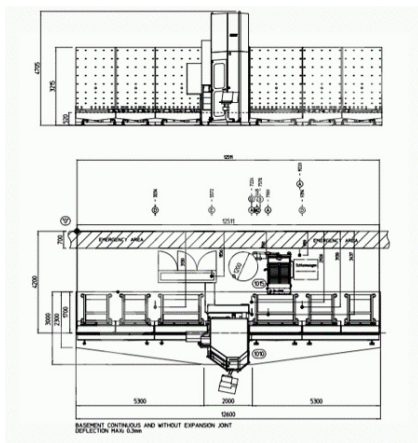

# KSU-35/27 INCLUDING WRA

## SPECIFICATIONS

### EQUIPMENT & DESCRIPTION:

KSU-35/27 including WRA

Price 105.000€, excluding transport and installation