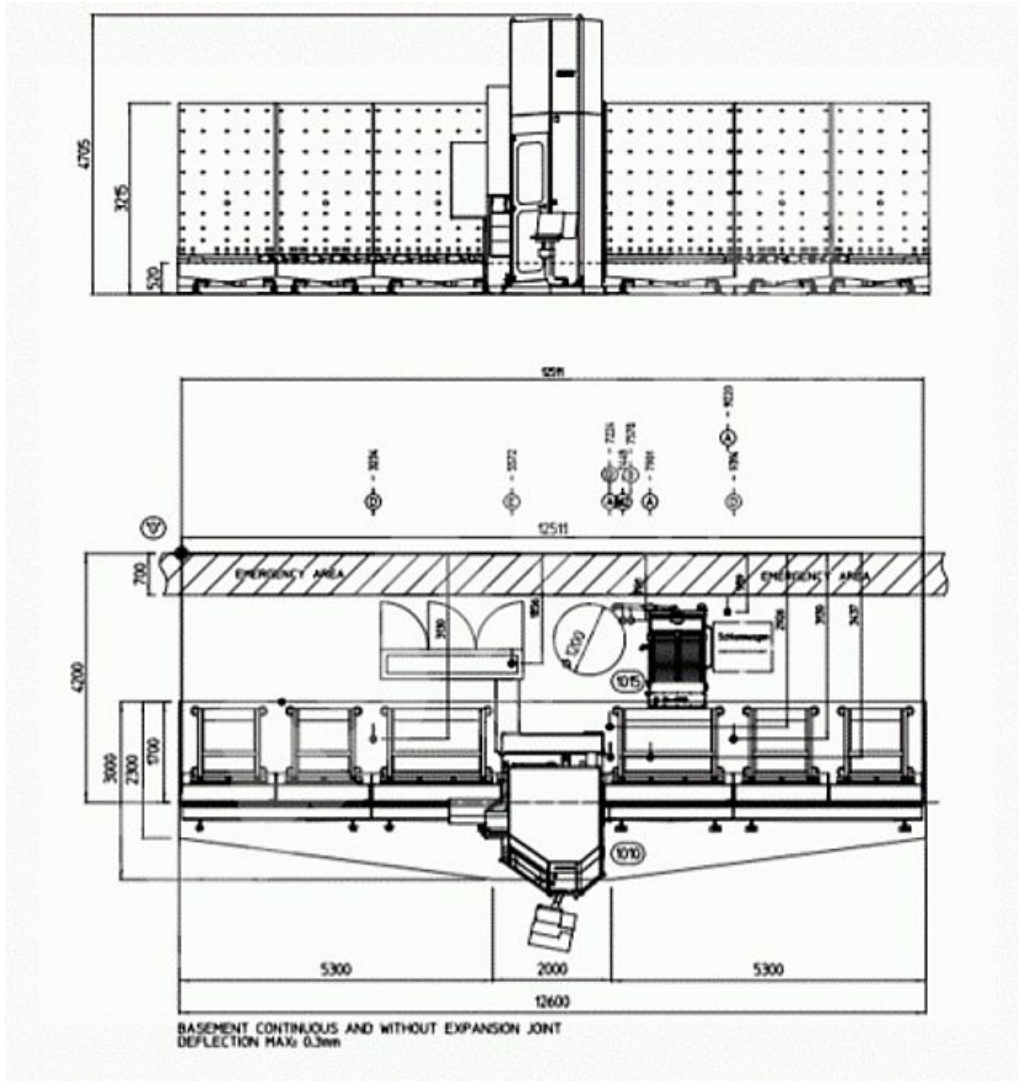

# KSU-35/27 INCLUDING WRA

## SPECIFICATIONS

### EQUIPMENT & DESCRIPTION:

KSU-35/27 including WRA

Price 105.000€, excluding transport and installation