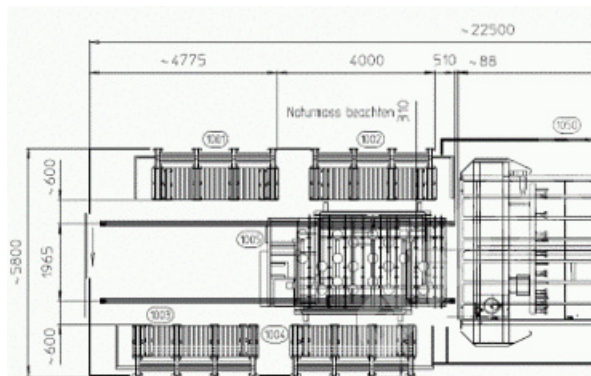

# LAMI CUTTING LINE WITH VB-33 / ESL

## SPECIFICATIONS

### EQUIPMENT & DESCRIPTION:

Double sided loader with ESL-37/33RS , VB-33, BTS-37/33 (Year 2002)

I-PC 2018 Upgrade and upgrade to Beckhoff

Price: 135.000€, excluding transport and installation