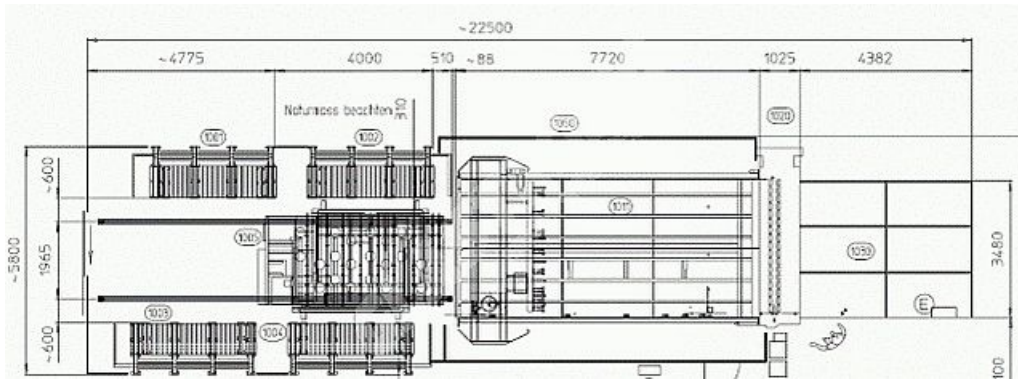

# LAMI CUTTING LINE WITH VB-33 / ESL

### EQUIPMENT & DESCRIPTION:

Double sided loader with ESL-37/33RS , VB-33, BTS-37/33 (Year 2002)

I-PC 2018 Upgrade and upgrade to Beckhoff

Price: 135.000€, excluding transport and installation