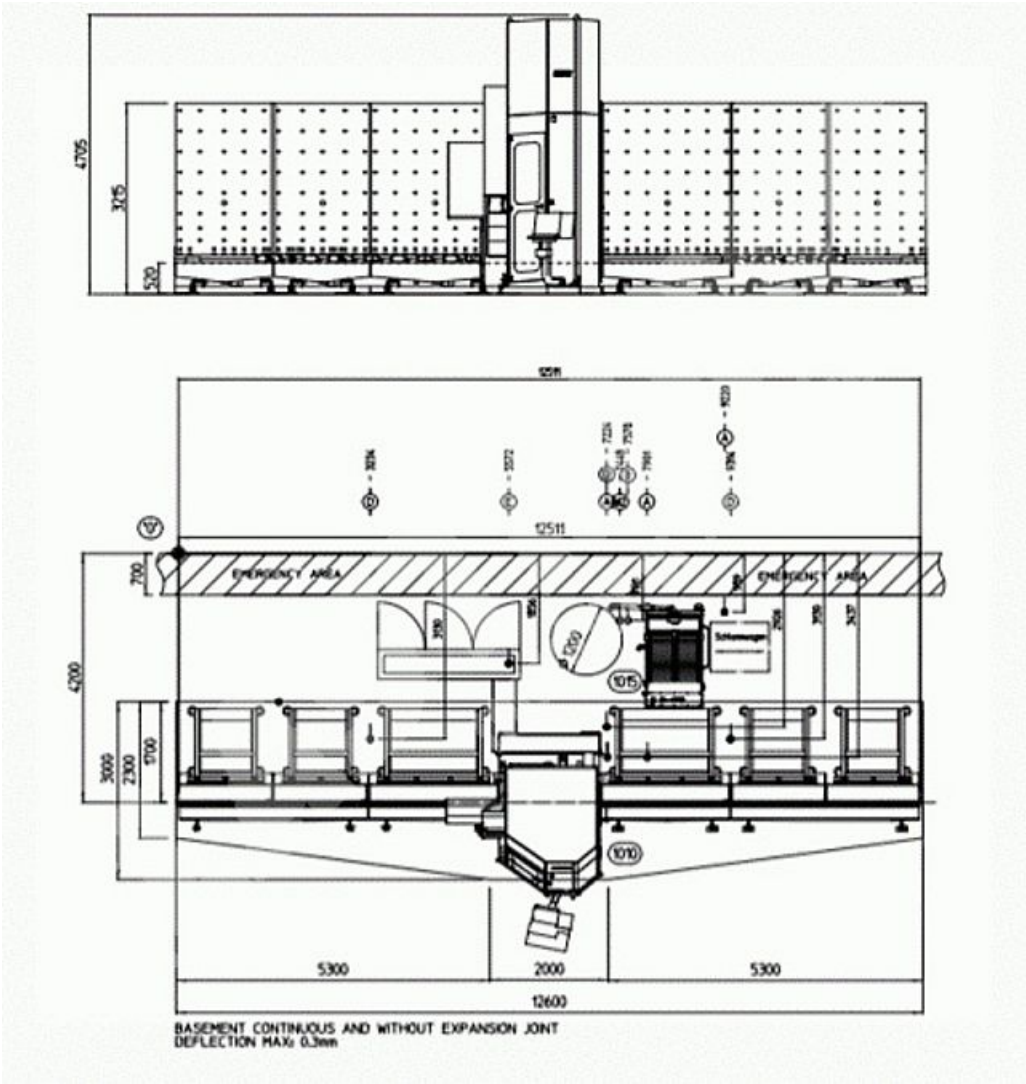

KSU-35/27 INCLUDING WRA

SPECIFICATIONS

EQUIPMENT & DESCRIPTION:

KSU-35/27 including WRA

Price 105.000€, excluding transport and installation

CONTACT ME

You can contact me if you have questions or need more information to this machine.