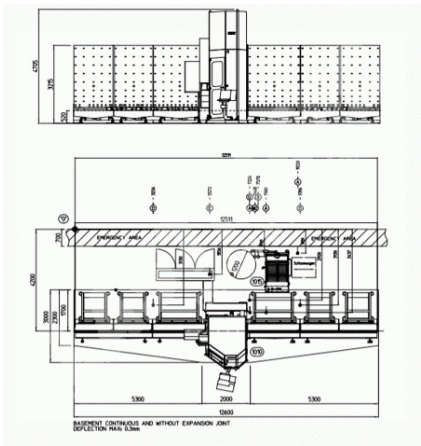

KSU-35/27 INCLUDING WRA

SPECIFICATIONS

EQUIPMENT & DESCRIPTION:

KSU-35/27 including WRA

Price 105.000€, excluding transport and installation

CONTACT ME

You can contact me if you have questions or need more information to this machine.