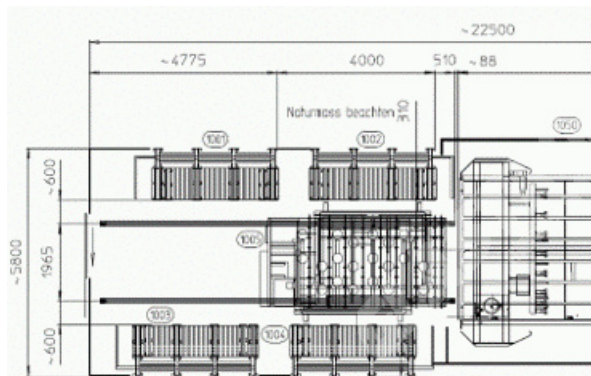

LAMI CUTTING LINE WITH VB-33 / ESL

SPECIFICATIONS

EQUIPMENT & DESCRIPTION:

Double sided loader with ESL-37/33RS , VB-33, BTS-37/33 (Year 2002)

I-PC 2018 Upgrade and upgrade to Beckhoff

Price: 135.000€, excluding transport and installation