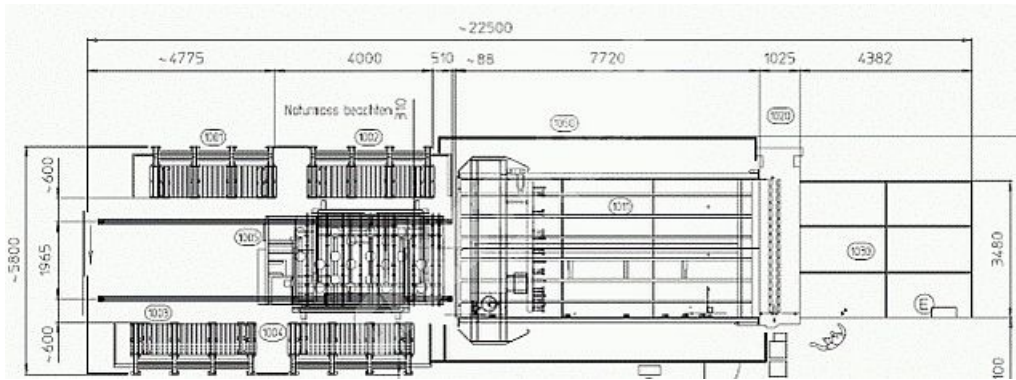

LAMI CUTTING LINE WITH VB-33 / ESL

SPECIFICATIONS

EQUIPMENT & DESCRIPTION:

Double sided loader with ESL-37/33RS , VB-33, BTS-37/33 (Year 2002)

I-PC 2018 Upgrade and upgrade to Beckhoff

Price: 135.000€, excluding transport and installation