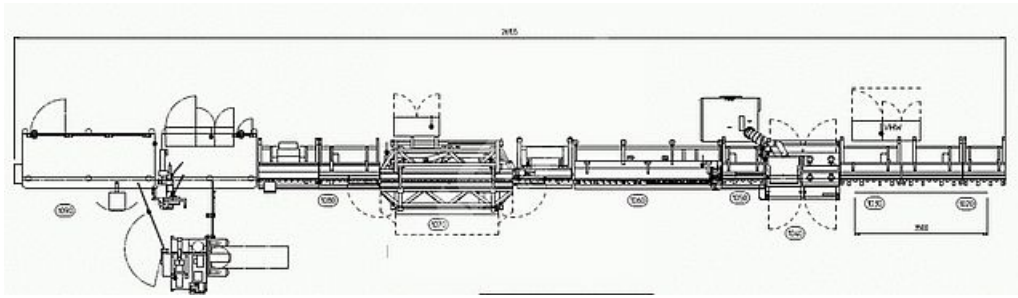

IG LINES WITHOUT GAS FILLING - IG LINE 3500X2700MM INCLUDING 3 SIDED STEPPED UNITS

СПЕЦИФИКАЦИИ

ОБОРУДОВАНИЕ & ОПИСАНИЕ:

IG Line 3500x2700mm including 3 sided stepped units

VHW washer new, RSVN-35/27S new, FPLN-35/27 with (2011), VL-1N/27