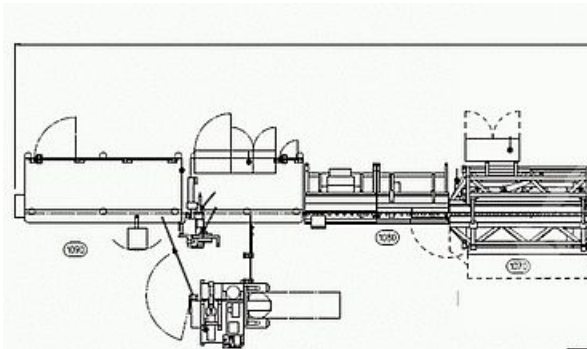

IG LINES WITHOUT GAS FILLING - IG LINE 3500X2700MM INCLUDING 3 SIDED STEPPED UNITS

СПЕЦИФИКАЦИИ

ОБОРУДОВАНИЕ & ОПИСАНИЕ:

IG Line 3500x2700mm including 3 sided stepped units

VHW washer new, RSVN-35/27S new, FPLN-35/27 with (2011), VL-1N/27