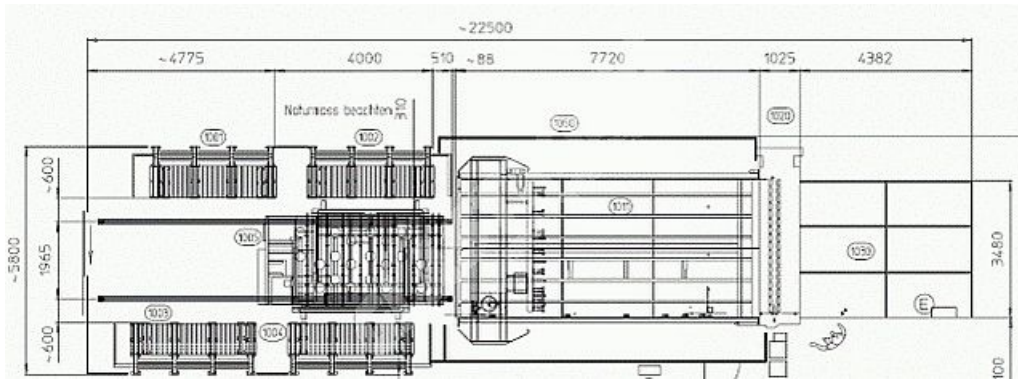

LAMI CUTTING LINE WITH VB-33 / ESL

СПЕЦИФИКАЦИИ

ОБОРУДОВАНИЕ & ОПИСАНИЕ:

Double sided loader with ESL-37/33RS , VB-33, BTS-37/33 (Year 2002)

I-PC 2018 Upgrade and upgrade to Beckhoff

Price: 135.000€, excluding transport and installation