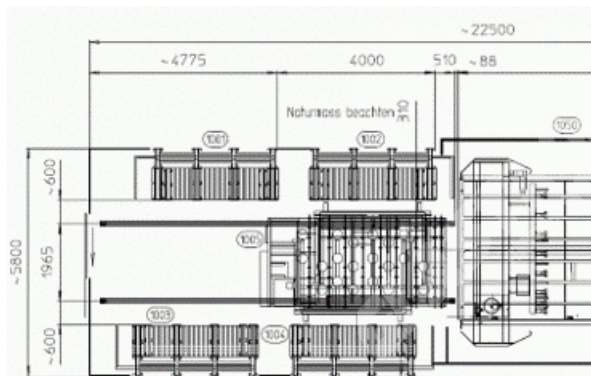

LAMI CUTTING LINE WITH VB-33 / ESL

СПЕЦИФИКАЦИИ

ОБОРУДОВАНИЕ & ОПИСАНИЕ:

Double sided loader with ESL-37/33RS , VB-33, BTS-37/33 (Year 2002)

I-PC 2018 Upgrade and upgrade to Beckhoff

Price: 135.000€, excluding transport and installation